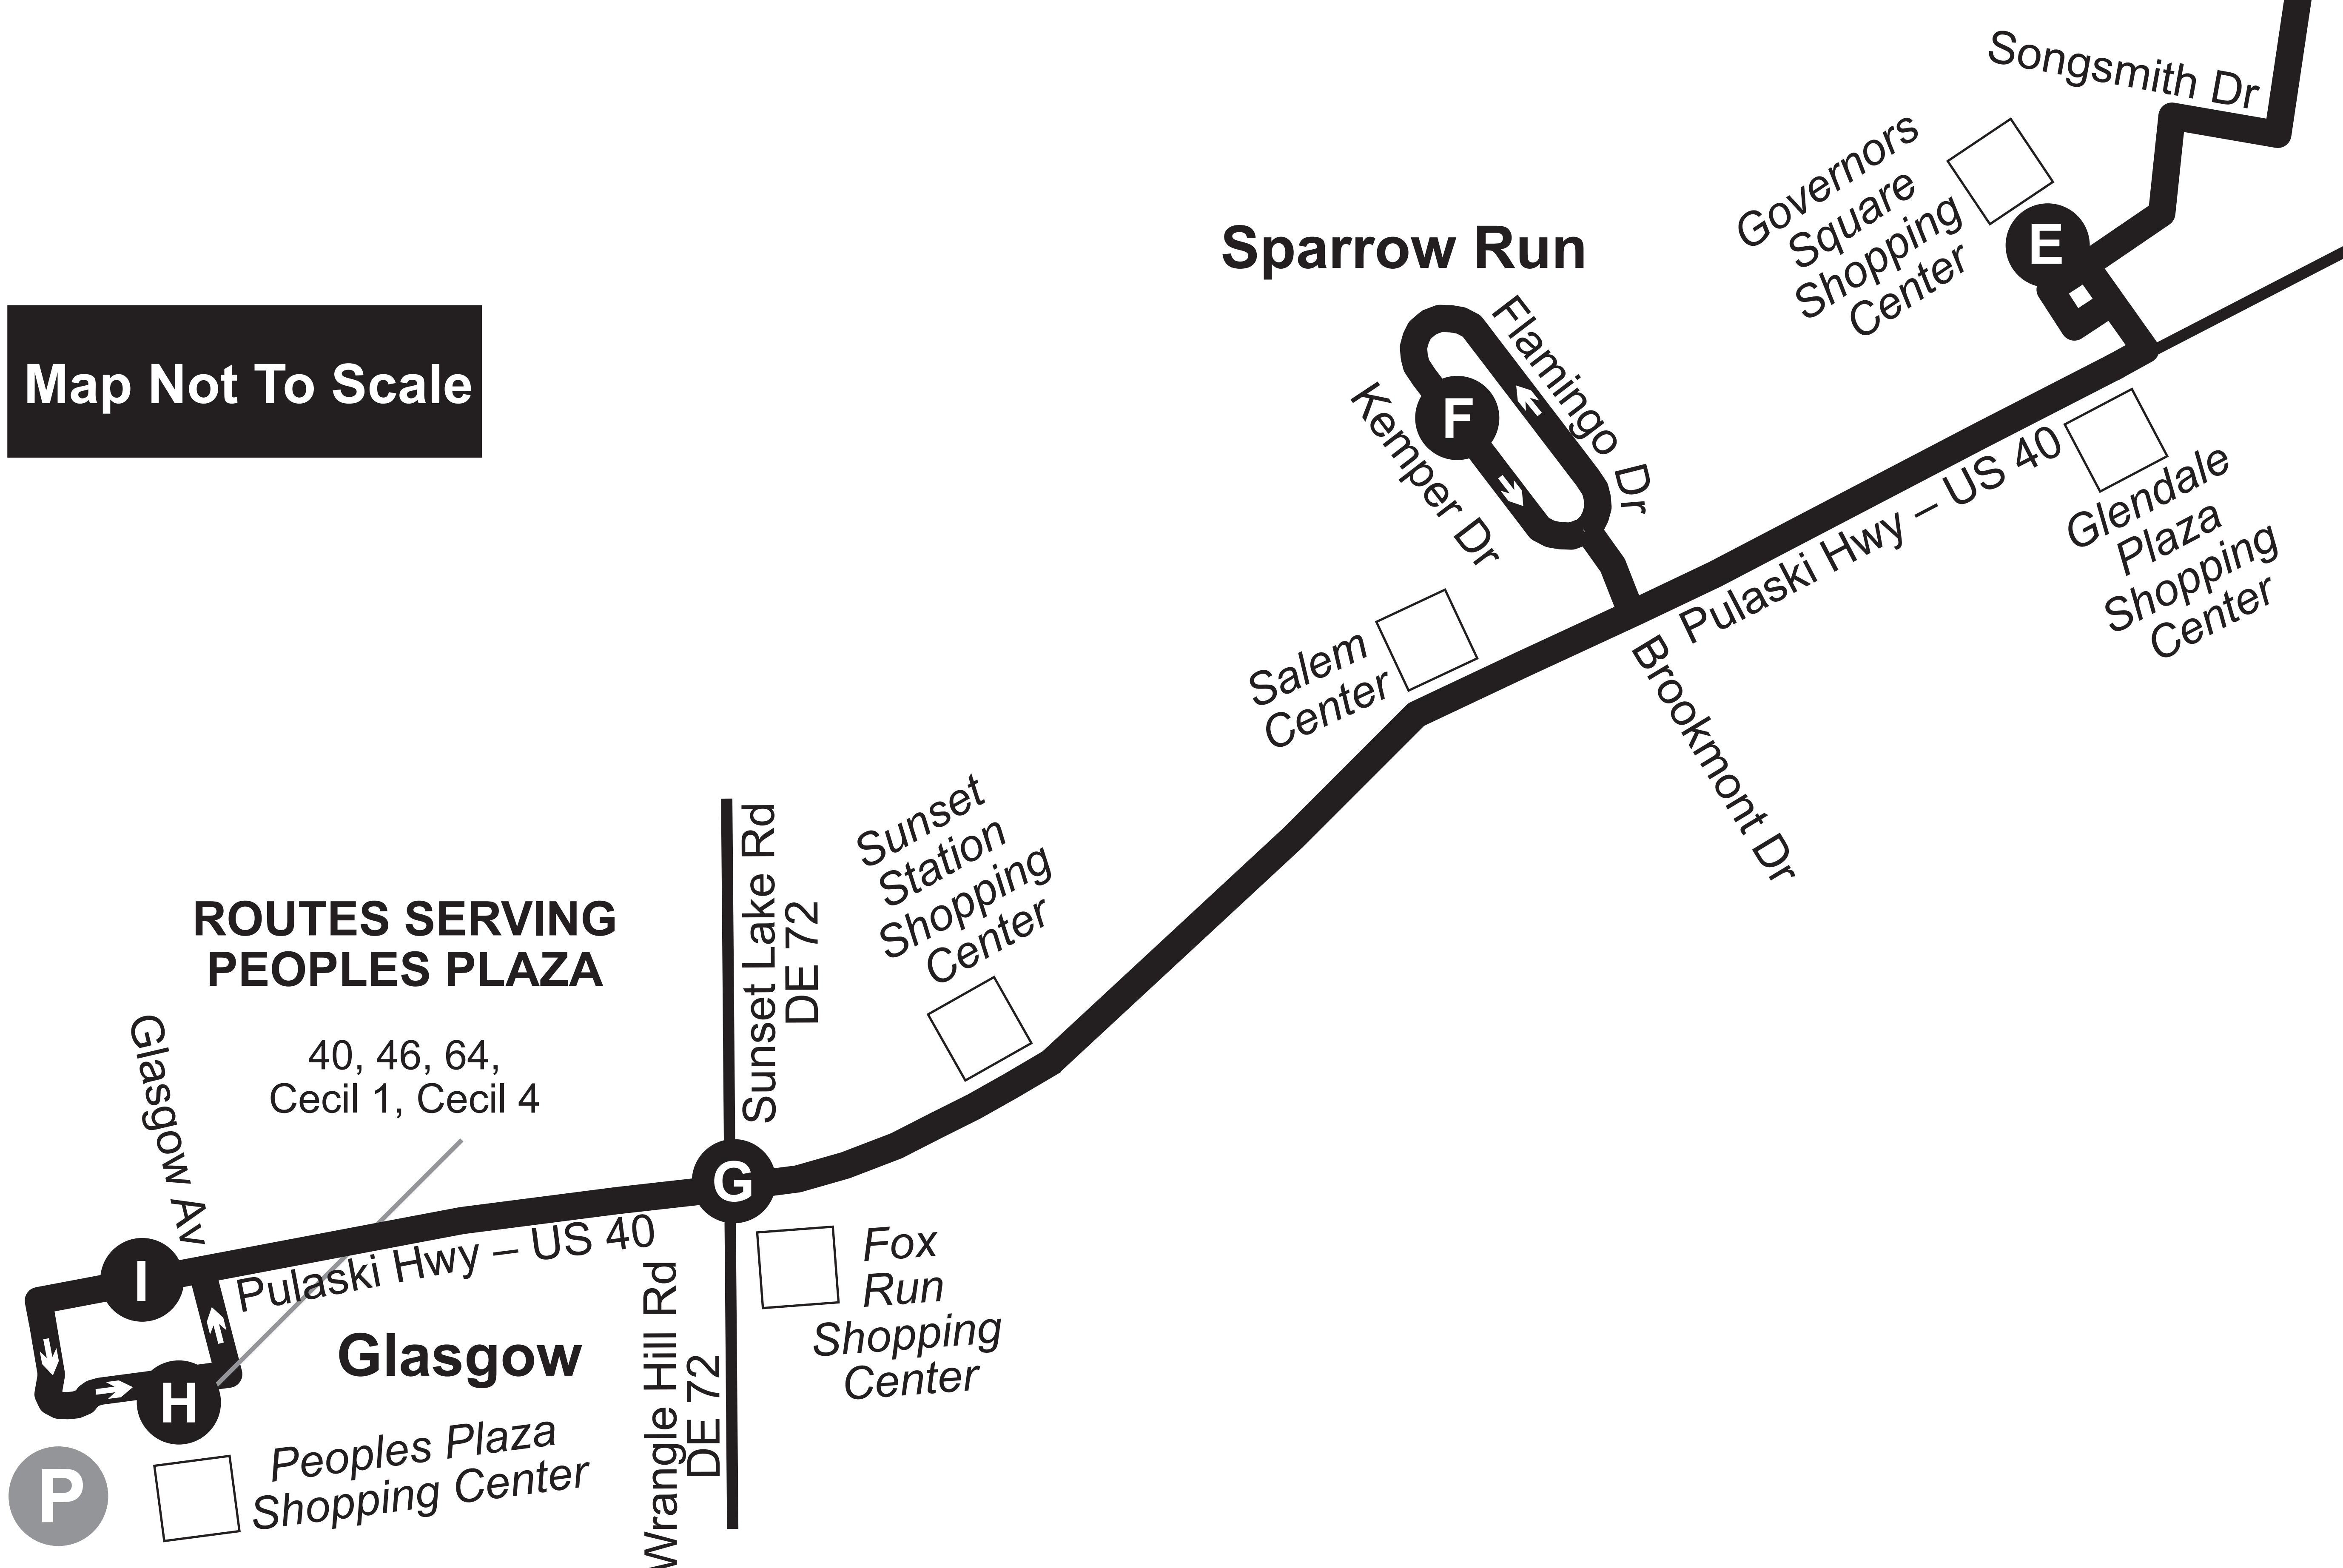

ROUTE 64

LEGEND

- Route Symbol
- Sunday Service
- Building Landmark
- Map Reference Time Point
- Park & Ride Lots
- Transfer Point
- Transfer Point (Seasonal Service)

Map Not To Scale

Free Wi-Fi

Network: DART Wi-Fi
Password: RIDEDART
Brought to you by DE OHS